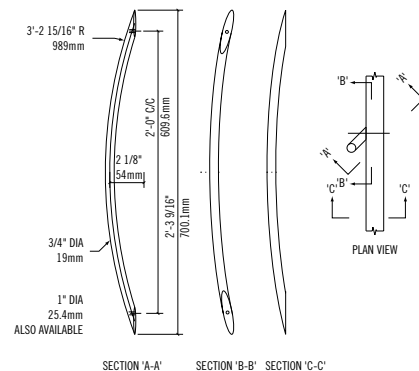

GSH 4700/4800 SEGMENT SHAPE PULL

Gallery™
specialty hardware ltd.

GallerySpecialty.com
1.800.267.1236

- Model no.: 4700, 4800
- Available in all B.H.M.A. and custom finishes
- Available sizes:
9, 12, 18, 24 inches
229, 305, 457, 610 millimetres

4700 Straight

SECTION 'A-A'

4800 Offset

676 Petrolia Road, Toronto, ON, Canada M3J 2V2
Tel: 416.667.9593 Fax: 416.667.0806
Email: info@galleryspecialty.com

All product specifications are subject to change. For the most updated product features, contact our customer service department Toll Free at 1.800.267.1236