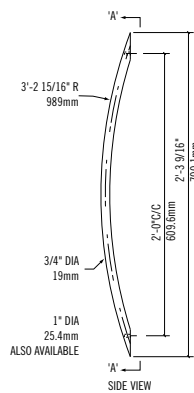

GSH 4700/4800 SEGMENT SHAPE PULL

Gallery™
specialty hardware ltd.

GallerySpecialty.com
1.800.267.1236

- Model no.: 4700, 4800
- Available in all B.H.M.A. and custom finishes
- Available sizes:
9, 12, 18, 24 inches
229, 305, 457, 610 millimetres

4700 Straight

SECTION 'A-A'

4800 Offset

676 Petrolia Road, Toronto, ON, Canada M3J 2V2
Tel: 416.667.9593 Fax: 416.667.0806
Email: info@galleryspecialty.com

All product specifications are subject to change. For the most updated product features, contact our customer service department Toll Free at 1.800.267.1236