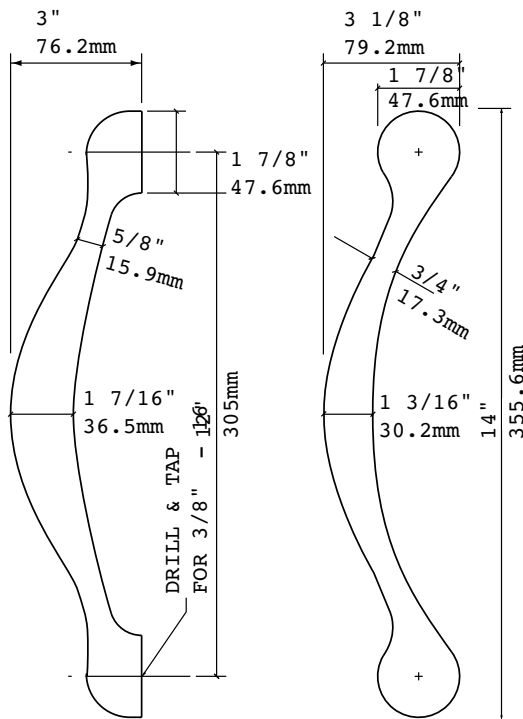

GSH 6312 12" CURVED PULL

GallerySpecialty.com
1.800.267.1236

- Model no.: 6312
- Available in all B.H.M.A. and custom finishes
- Available size:
12 inches
305 millimetres

676 Petrolia Road, Toronto, ON, Canada M3J 2V2
Tel: 416.667.9593 Fax: 416.667.0806
Email: info@galleryspecialty.com

All product specifications are subject to change. For the most updated product features, contact our customer service department Toll Free at 1.800.267.1236

©2019 Gallery Specialty Hardware Ltd.