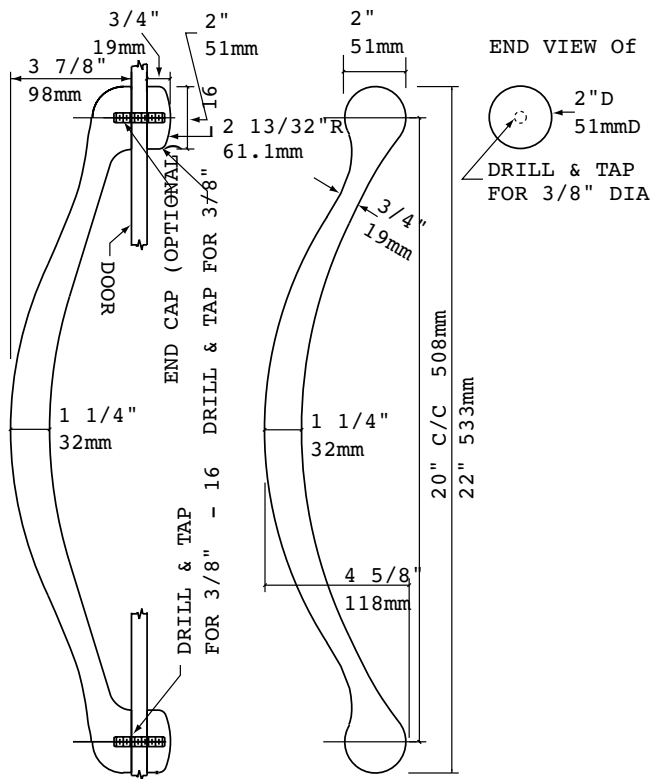

# GSH 6320 20" CURVED PULL

GallerySpecialty.com  
1.800.267.1236

- Model no.: 6320
- Available in all B.H.M.A. and custom finishes
- Available size: 20 inches 508 millimetres

676 Petrolia Road, Toronto, ON, Canada M3J 2V2  
Tel: 416.667.9593 Fax: 416.667.0806  
Email: info@galleryspecialty.com

All product specifications are subject to change. For the most updated product features, contact our customer service department Toll Free at 1.800.267.1236

©2019 Gallery Specialty Hardware Ltd.