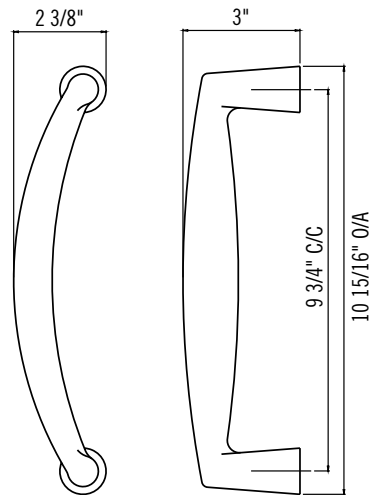

GSH 6602 OFFSET PULL

Gallery™
specialty hardware ltd.

GallerySpecialty.com
1.800.267.1236

- Model no.: 6602
- Available finishes
629, 630
- Available sizes:
As shown

676 Petrolia Road, Toronto, ON, Canada M3J 2V2
Tel: 416.667.9593 Fax: 416.667.0806
Email: info@galleryspecialty.com