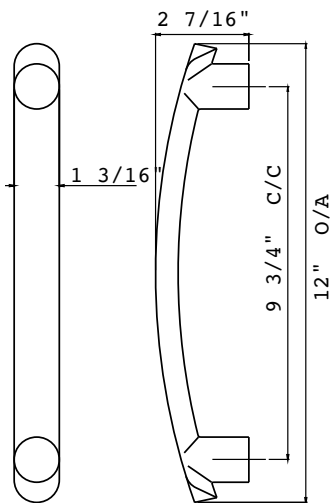

GSH 6603 STRAIGHT PULL

GallerySpecialty.com
1.800.267.1236

- Model no.: 6603
- Available finishes
629, 630
- Available sizes:
As shown

676 Petrolia Road, Toronto, ON, Canada M3J 2V2
Tel: 416.667.9593 Fax: 416.667.0806
Email: info@galleryspecialty.com