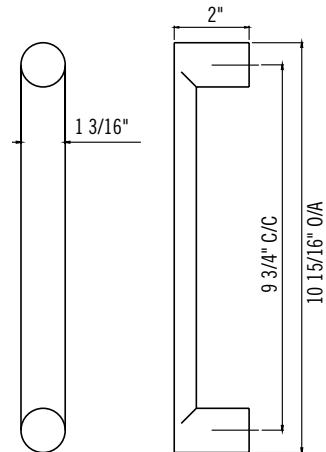

GSH 6605 STRAIGHT PULL

Gallery™
specialty hardware ltd.

GallerySpecialty.com
1.800.267.1236

- Model no.: 6605
- Available finishes
629, 630
- Available sizes:
As shown

676 Petrolia Road, Toronto, ON, Canada M3J 2V2
Tel: 416.667.9593 Fax: 416.667.0806
Email: info@galleryspecialty.com