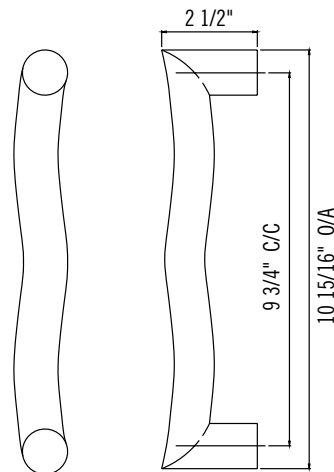

GSH 6606 WAVE PULL

Gallery™
specialty hardware ltd.

GallerySpecialty.com
1.800.267.1236

- Model no.: 6606
- Available finishes
629, 630,
- Available sizes:
As shown

676 Petrolia Road, Toronto, ON, Canada M3J 2V2
Tel: 416.667.9593 Fax: 416.667.0806
Email: info@galleryspecialty.com