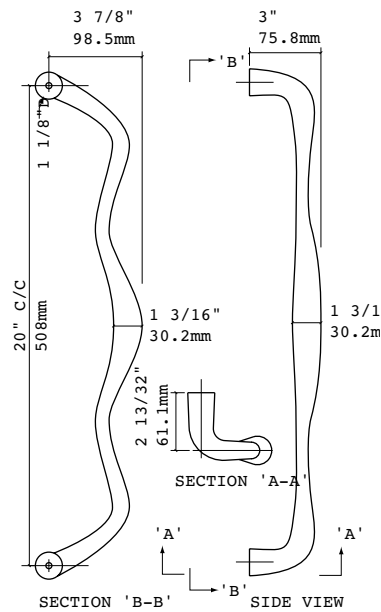

GSH 7320 DOUBLE CURVED PULL

Gallery™
specialty hardware ltd.

GallerySpecialty.com

1.800.267.1236

- Model no.: 7320
- Available in all B.H.M.A. and custom finishes
- Available size:
20 inches
508 millimetres