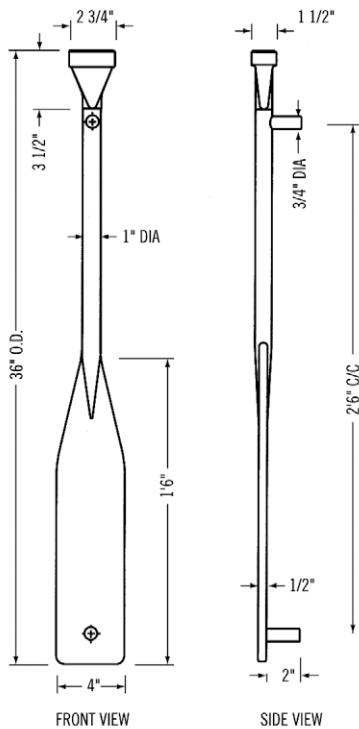

# GSH 7629 PADDLE SHAPED PULL

GallerySpecialty.com  
1.800.267.1236

- Model no.: 7629
- Available in all B.H.M.A. and custom finishes
- Available size:  
As shown

676 Petrolia Road, Toronto, ON, Canada M3J 2V2  
Tel: 416.667.9593 Fax: 416.667.0806  
Email: info@galleryspecialty.com

All product specifications are subject to change. For the most updated product features, contact our customer service department Toll Free at 1.800.267.1236

©2019 Gallery Specialty Hardware Ltd.