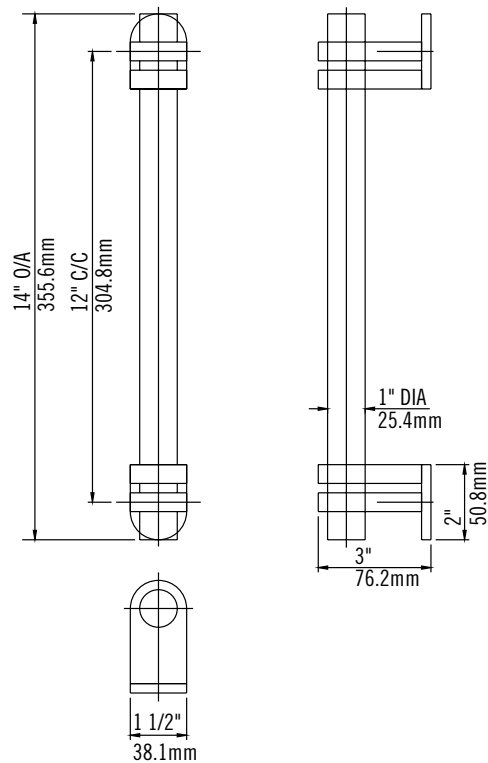

GSH 7800 12" PULL

Gallery™
specialty hardware ltd.

GallerySpecialty.com
1.800.267.1236

- Model no.: 7800
- Available in all B.H.M.A. and custom finishes

676 Petrolia Road, Toronto, ON, Canada M3J 2V2
Tel: 416.667.9593 Fax: 416.667.0806
Email: info@galleryspecialty.com