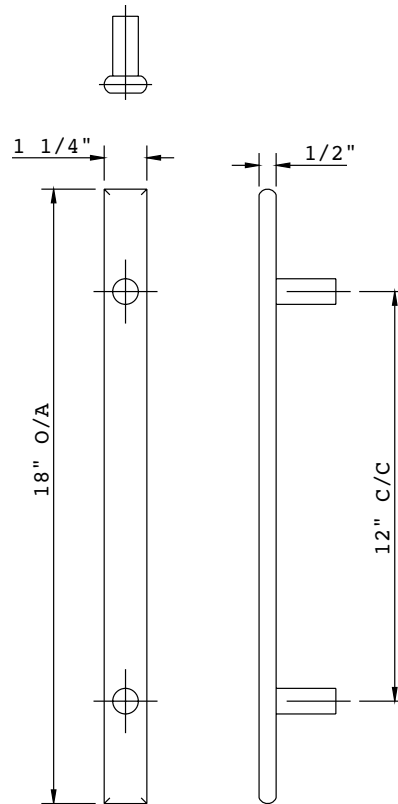

# GSH 975 PULL

**Gallery™**  
specialty hardware ltd.

GallerySpecialty.com  
1.800.267.1236

- Model no.: 975
- Available material aluminum and Brass

676 Petrolia Road, Toronto, ON, Canada M3J 2V2  
Tel: 416.667.9593 Fax: 416.667.0806  
Email: info@galleryspecialty.com