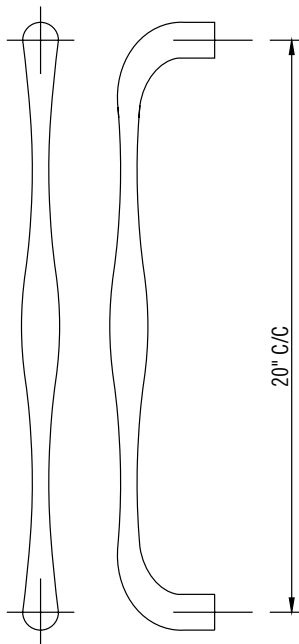

GSH 9820/9812 CAST PULL

GallerySpecialty.com
1.800.267.1236

- Model no.:
- Showing 9820 also available 9812
- Available in all B.H.M.A. and custom finishes
- Available sizes:
12, 20 inches
304.8, 508 millimetres