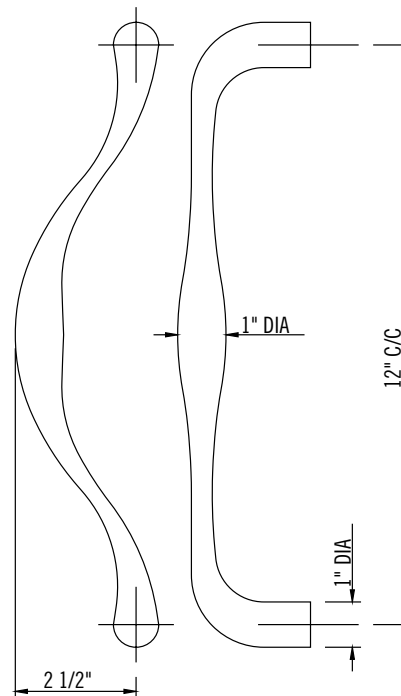

# GSH 9912/9920 OFFSET PULL

**Gallery™**  
specialty hardware ltd.

[GallerySpecialty.com](http://GallerySpecialty.com)

1.800.267.1236

- Model no.:
- Showing 9912 also available 9920
- Available in all B.H.M.A. and custom finishes
- Available sizes:  
12, 20 inches  
304.8, 508 millimetres