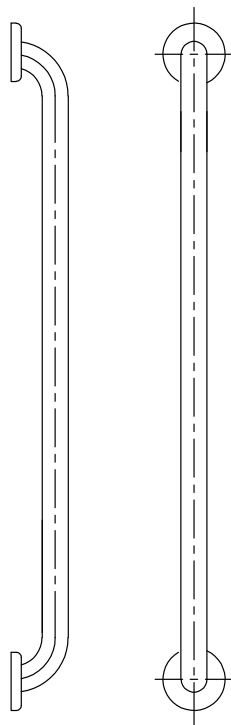

C02-C07 STRAIGHT GRAB BAR 12"-48"

GallerySpecialty.com
1.800.267.1236

•GSH	Description	C/C
•C02	Straight Grab Bar	12"
•C02B	Straight Grab Bar	16"
•C03	Straight Grab Bar	18"
•C04	Straight Grab Bar	24"
•C05	Straight Grab Bar	30"
•C05B	Straight Grab Bar	32"
•C06	Straight Grab Bar	36"
•C07	Straight Grab Bar	48"

676 Petrolia Road, Toronto, ON, Canada M3J 2V2
Tel: 416.667.9593 Fax: 416.667.0806
Email: info@galleryspecialty.com

All product specifications are subject to change. For the most updated product features, contact our customer service department Toll Free at 1.800.267.1236