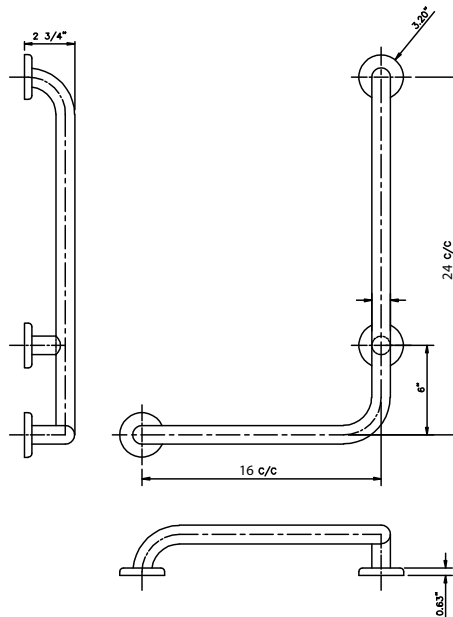

# C10 90 DEGREE "L" SHAPE GRAB BAR 16" X 24"

Gallery™  
specialty hardware ltd.

GallerySpecialty.com  
1.800.267.1236

676 Petrolia Road, Toronto, ON, Canada M3J 2V2  
Tel: 416.667.9593 Fax: 416.667.0806  
Email: info@galleryspecialty.com