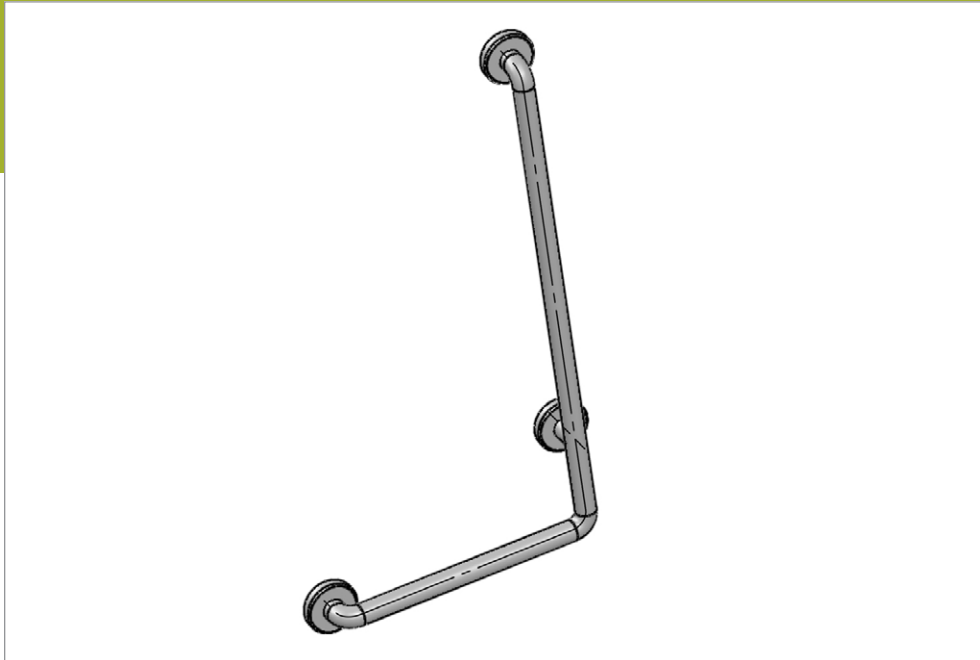

# C10 90 DEGREE "L" SHAPE GRAB BAR 16" X 24"

Gallery™  
specialty hardware ltd.

GallerySpecialty.com  
1.800.267.1236

676 Petrolia Road, Toronto, ON, Canada M3J 2V2  
Tel: 416.667.9593 Fax: 416.667.0806  
Email: info@galleryspecialty.com