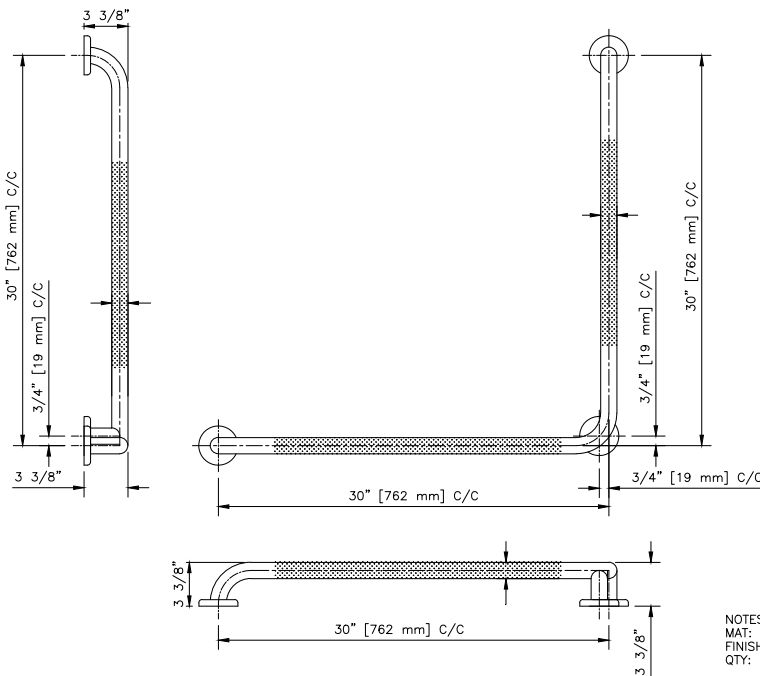

C12C 90 DEGREE "L" SHAPE GRAB BAR C/W POST

GallerySpecialty.com
1.800.267.1236

NOTES:
MAT:
FINISH:
QTY:

- Note: Non handed

676 Petrolia Road, Toronto, ON, Canada M3J 2V2
Tel: 416.667.9593 Fax: 416.667.0806
Email: info@galleryspecialty.com

All product specifications are subject to change. For the most updated product features, contact our customer service department Toll Free at 1.800.267.1236

©2019 Gallery Specialty Hardware Ltd.