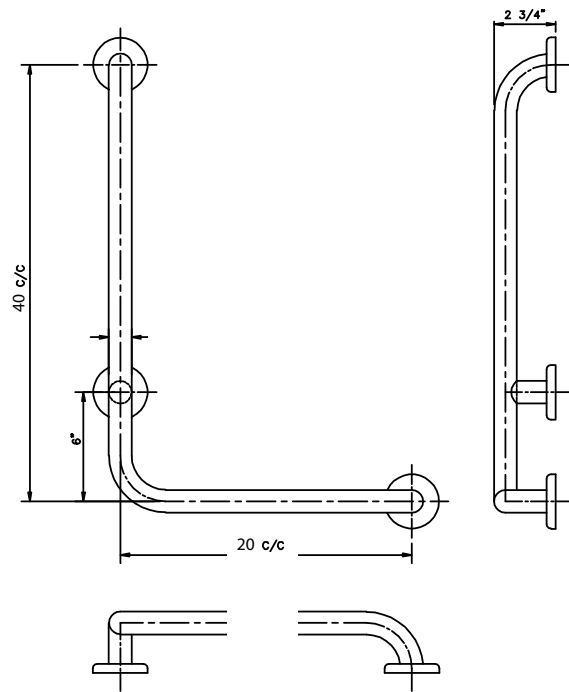

C13 90 DEGREE "L" SHAPE GRAB BAR

Gallery™
specialty hardware ltd.

GallerySpecialty.com
1.800.267.1236

676 Petrolia Road, Toronto, ON, Canada M3J 2V2
Tel: 416.667.9593 Fax: 416.667.0806
Email: info@galleryspecialty.com