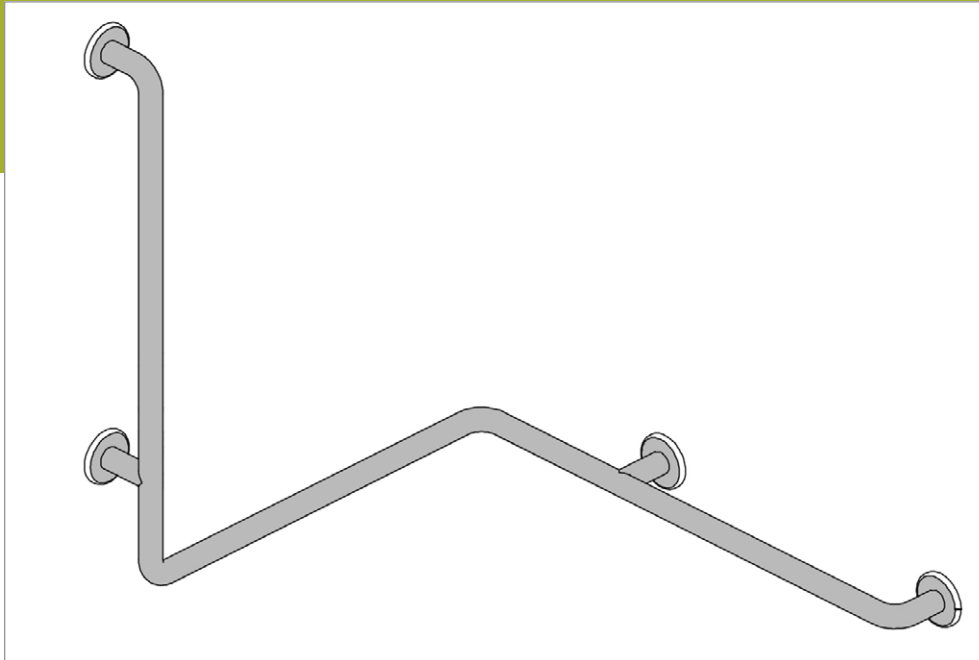

# C15 SHOWER RAIL 30" X 24" X 30"

**Gallery™**  
specialty hardware ltd.

GallerySpecialty.com  
1.800.267.1236

676 Petrolia Road, Toronto, ON, Canada M3J 2V2  
Tel: 416.667.9593 Fax: 416.667.0806  
Email: info@galleryspecialty.com