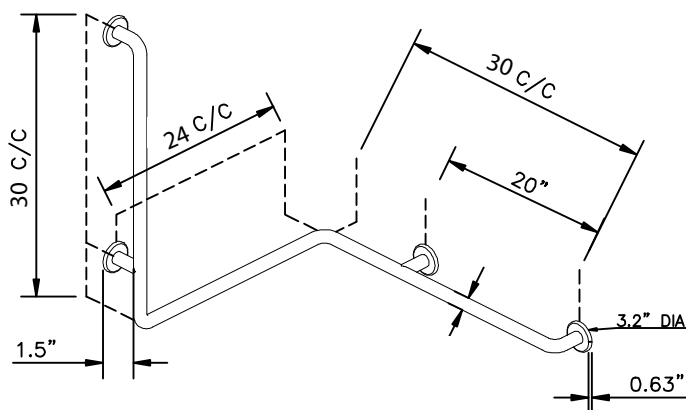

# C15 SHOWER RAIL 30" X 24" X 30"

**Gallery™**  
specialty hardware ltd.

GallerySpecialty.com  
1.800.267.1236

676 Petrolia Road, Toronto, ON, Canada M3J 2V2  
Tel: 416.667.9593 Fax: 416.667.0806  
Email: info@galleryspecialty.com