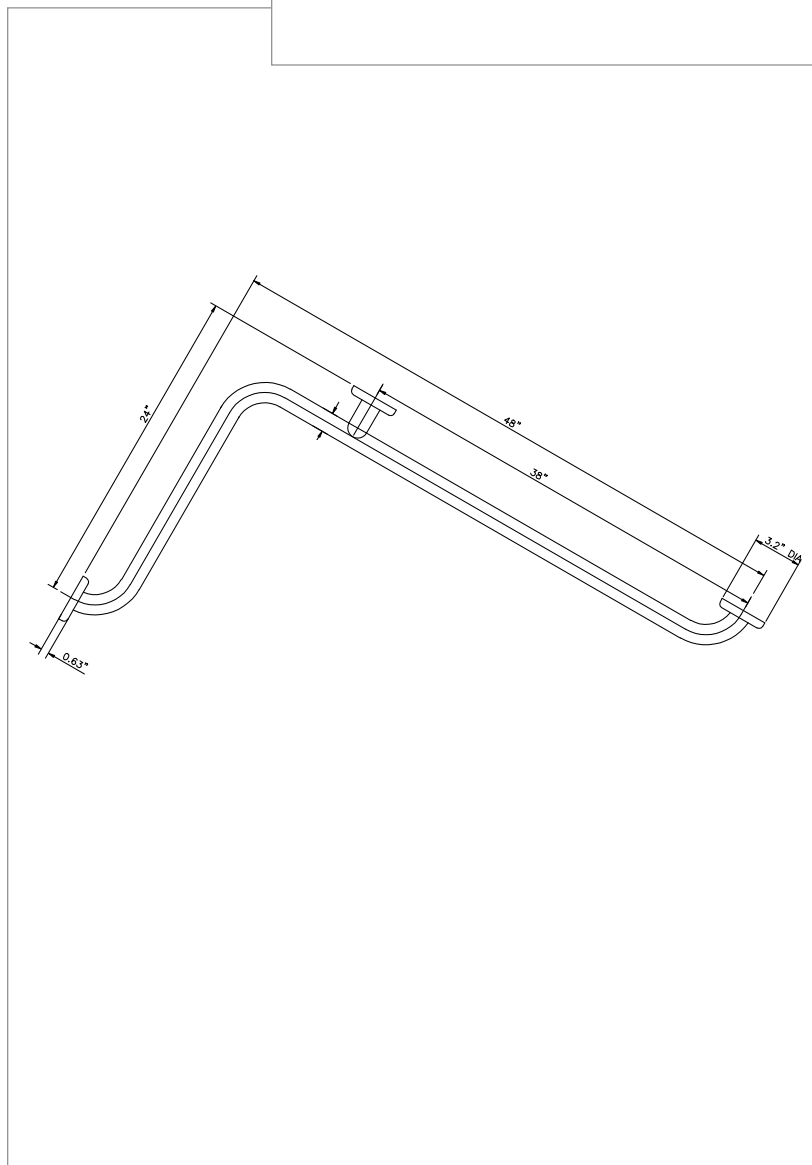

# C16 TUB RAIL 24" X 48"

GallerySpecialty.com  
1.800.267.1236

676 Petrolia Road, Toronto, ON, Canada M3J 2V2  
Tel: 416.667.9593 Fax: 416.667.0806  
Email: info@galleryspecialty.com

All product specifications are subject to change. For the most updated product features, contact our customer service department Toll Free at 1.800.267.1236