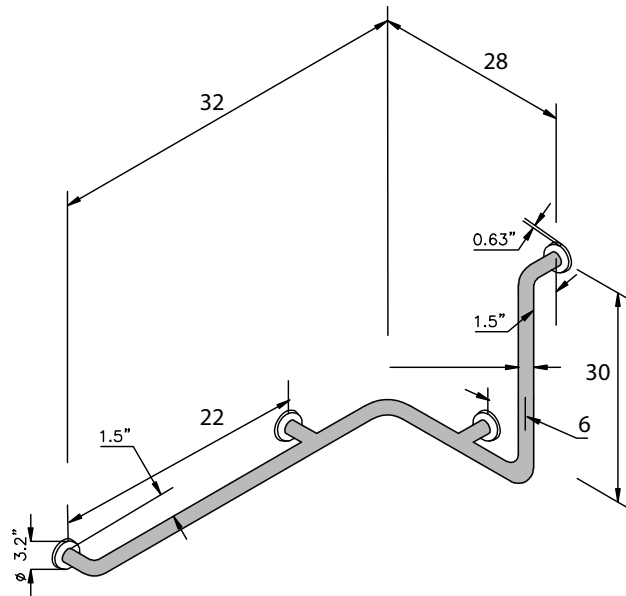

# C21 TUB RAIL 32" X 28" X 30"

**Gallery™**  
specialty hardware ltd.

GallerySpecialty.com  
1.800.267.1236

676 Petrolia Road, Toronto, ON, Canada M3J 2V2  
Tel: 416.667.9593 Fax: 416.667.0806  
Email: info@galleryspecialty.com