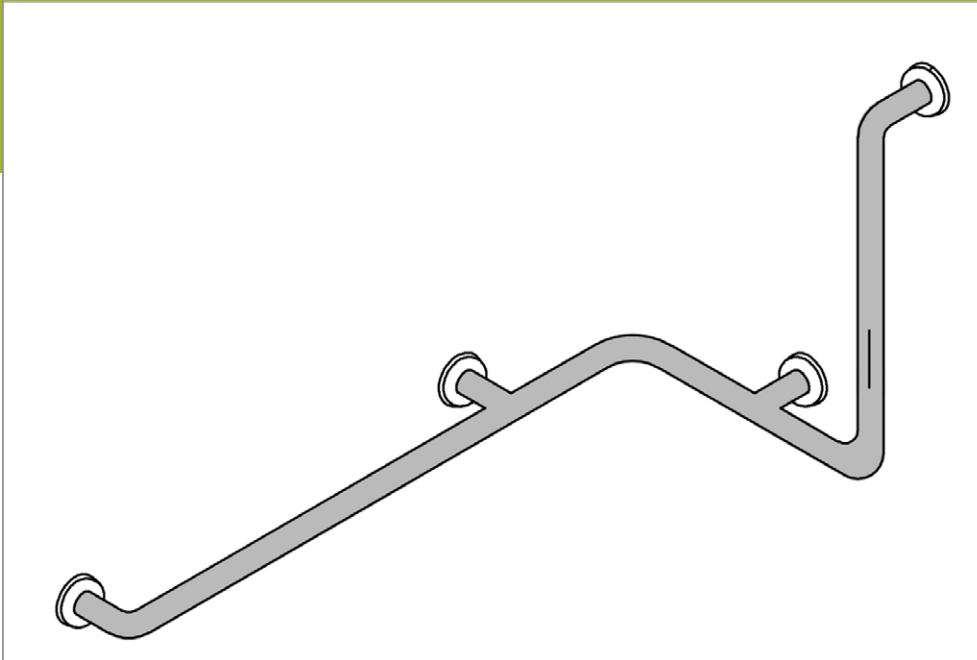

# C21 TUB RAIL 32" X 28" X 30"

**Gallery™**  
specialty hardware ltd.

GallerySpecialty.com  
1.800.267.1236

676 Petrolia Road, Toronto, ON, Canada M3J 2V2  
Tel: 416.667.9593 Fax: 416.667.0806  
Email: info@galleryspecialty.com