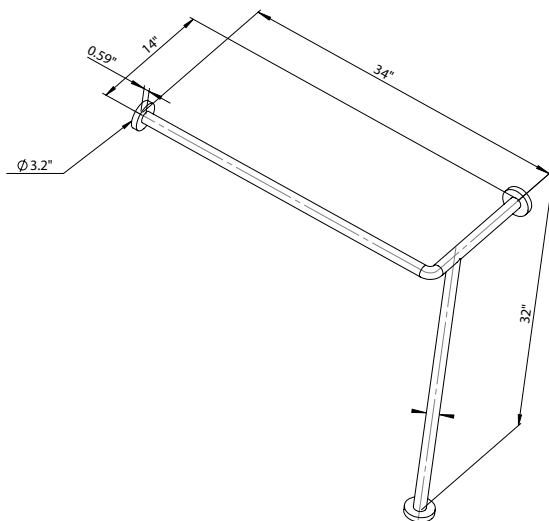

C22 STANDING TUB RAIL 34" X 14" X 32"

GallerySpecialty.com
1.800.267.1236

676 Petrolia Road, Toronto, ON, Canada M3J 2V2
Tel: 416.667.9593 Fax: 416.667.0806
Email: info@galleryspecialty.com

All product specifications are subject to change. For the most updated product features, contact our customer service department Toll Free at 1.800.267.1236