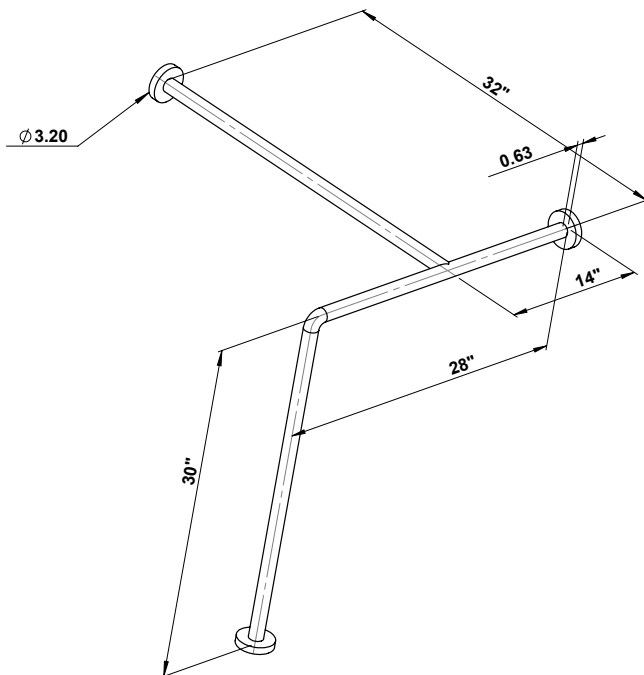

## C24 STANDING TUB RAIL 32" X 28" X 30"

GallerySpecialty.com  
1.800.267.1236

676 Petrolia Road, Toronto, ON, Canada M3J 2V2  
Tel: 416.667.9593 Fax: 416.667.0806  
Email: [info@galleryspecialty.com](mailto:info@galleryspecialty.com)