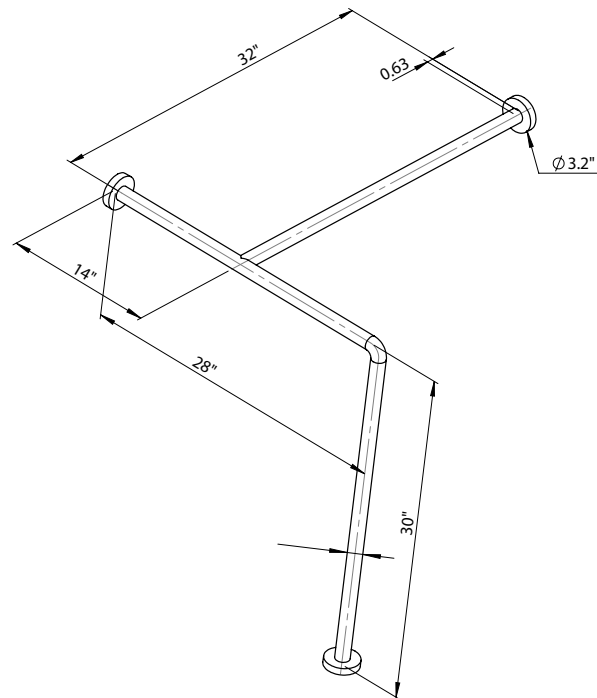

# C25 STANDING TUB RAIL 32" X 28" X 30"

Gallery™  
specialty hardware ltd.

GallerySpecialty.com  
1.800.267.1236

676 Petrolia Road, Toronto, ON, Canada M3J 2V2  
Tel: 416.667.9593 Fax: 416.667.0806  
Email: info@galleryspecialty.com