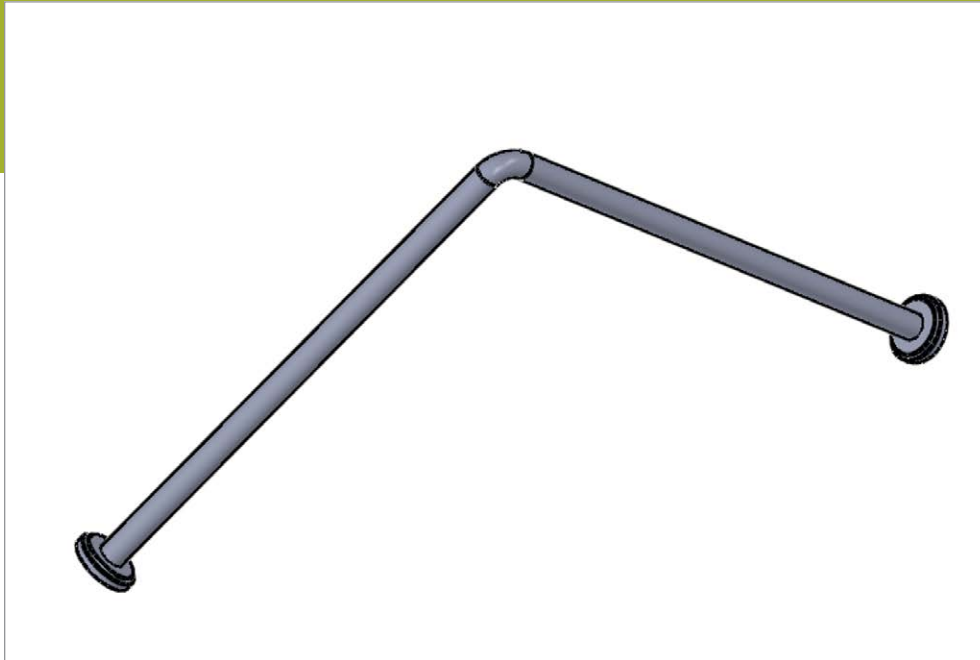

C27 WALL TO FLOOR RAIL 30" X 30"

Gallery™
specialty hardware ltd.

GallerySpecialty.com
1.800.267.1236

676 Petrolia Road, Toronto, ON, Canada M3J 2V2
Tel: 416.667.9593 Fax: 416.667.0806
Email: info@galleryspecialty.com