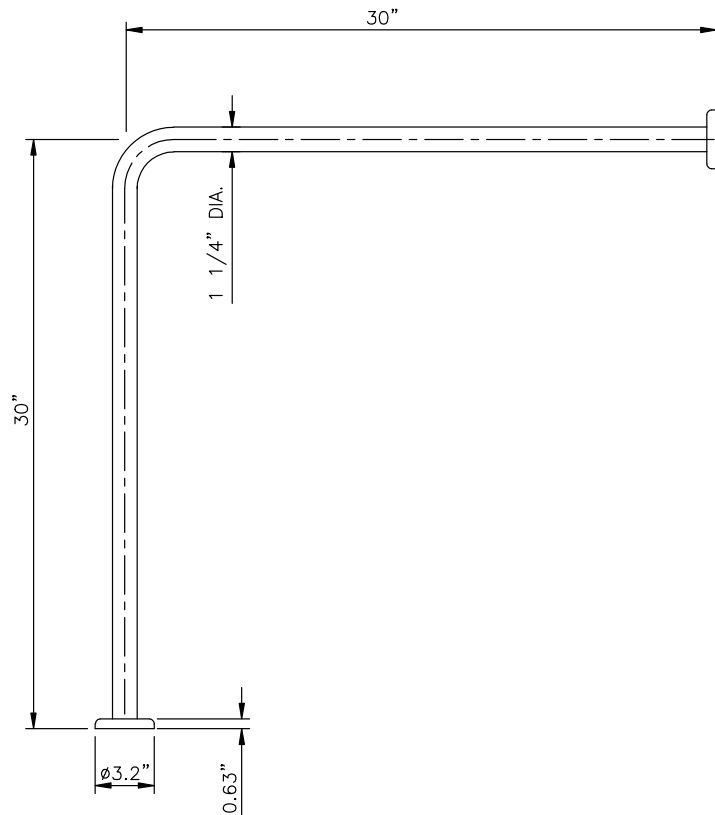

C27 WALL TO FLOOR RAIL 30" X 30"

Gallery™
specialty hardware ltd.

GallerySpecialty.com
1.800.267.1236

676 Petrolia Road, Toronto, ON, Canada M3J 2V2
Tel: 416.667.9593 Fax: 416.667.0806
Email: info@galleryspecialty.com