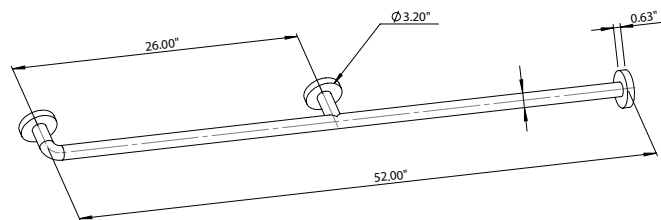

# C29 STRAIGHT RAIL WITH SUPPORT 52"

**Gallery™**  
specialty hardware ltd.

GallerySpecialty.com  
1.800.267.1236

676 Petrolia Road, Toronto, ON, Canada M3J 2V2  
Tel: 416.667.9593 Fax: 416.667.0806  
Email: info@galleryspecialty.com