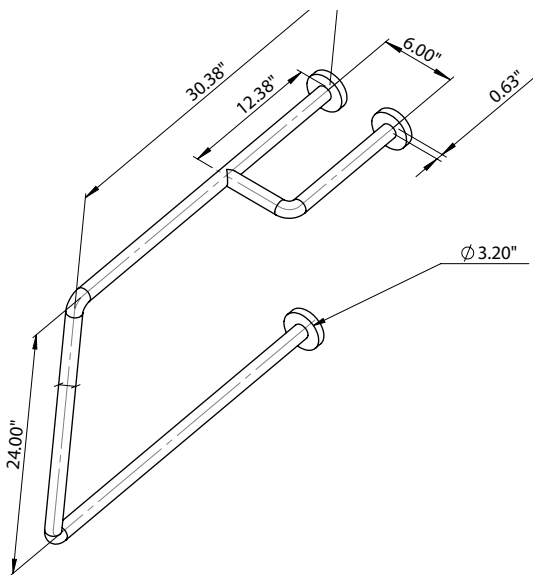

C34 SIDE RAIL WITH OUTRIGGER 30" X 6" X 24"

GallerySpecialty.com
1.800.267.1236

676 Petrolia Road, Toronto, ON, Canada M3J 2V2
Tel: 416.667.9593 Fax: 416.667.0806
Email: info@galleryspecialty.com

All product specifications are subject to change. For the most updated product features, contact our customer service department Toll Free at 1.800.267.1236