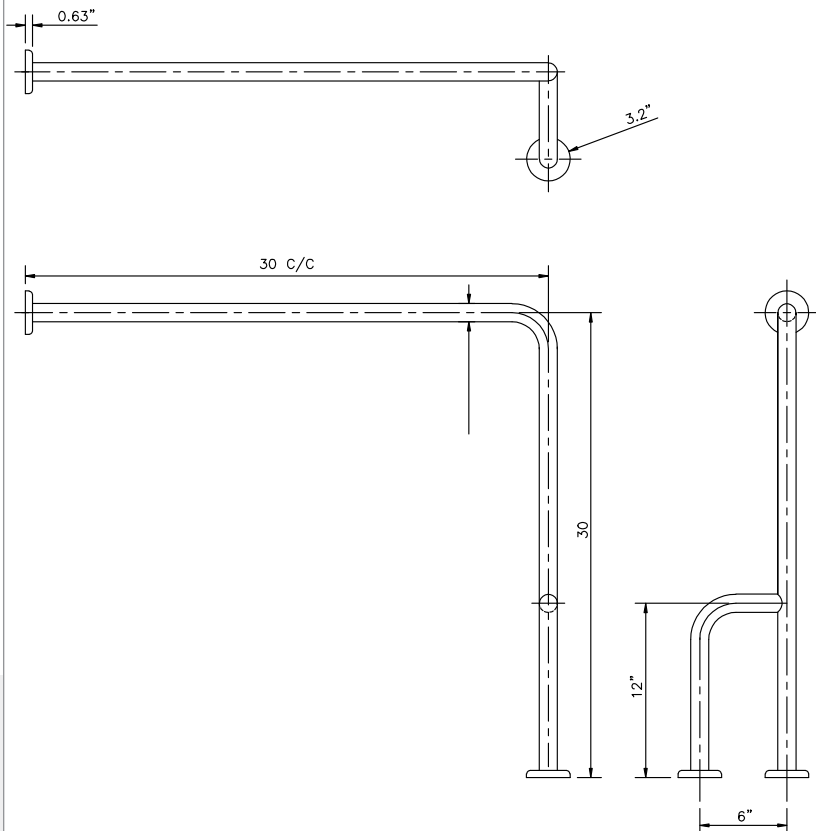

# C38 WALL TO FLOOR RAIL C/W OUTRIGGER 30" X 30"

**Gallery™**  
specialty hardware ltd.

GallerySpecialty.com  
1.800.267.1236

676 Petrolia Road, Toronto, ON, Canada M3J 2V2  
Tel: 416.667.9593 Fax: 416.667.0806  
Email: info@galleryspecialty.com