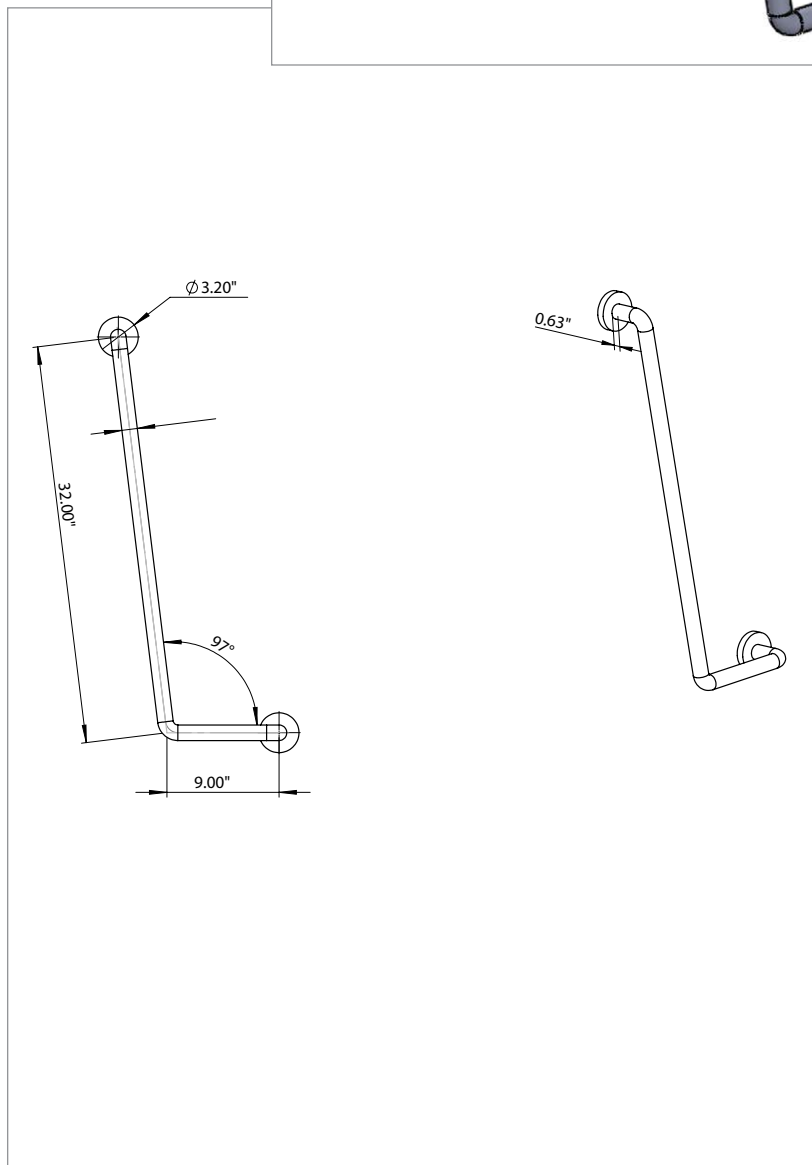

# C41 97 DEGREE WALL RAIL 9" X 32"

GallerySpecialty.com  
1.800.267.1236

676 Petrolia Road, Toronto, ON, Canada M3J 2V2  
Tel: 416.667.9593 Fax: 416.667.0806  
Email: [info@galleryspecialty.com](mailto:info@galleryspecialty.com)

All product specifications are subject to change. For the most updated product features, contact our customer service department Toll Free at 1.800.267.1236

©2019 Gallery Specialty Hardware Ltd.