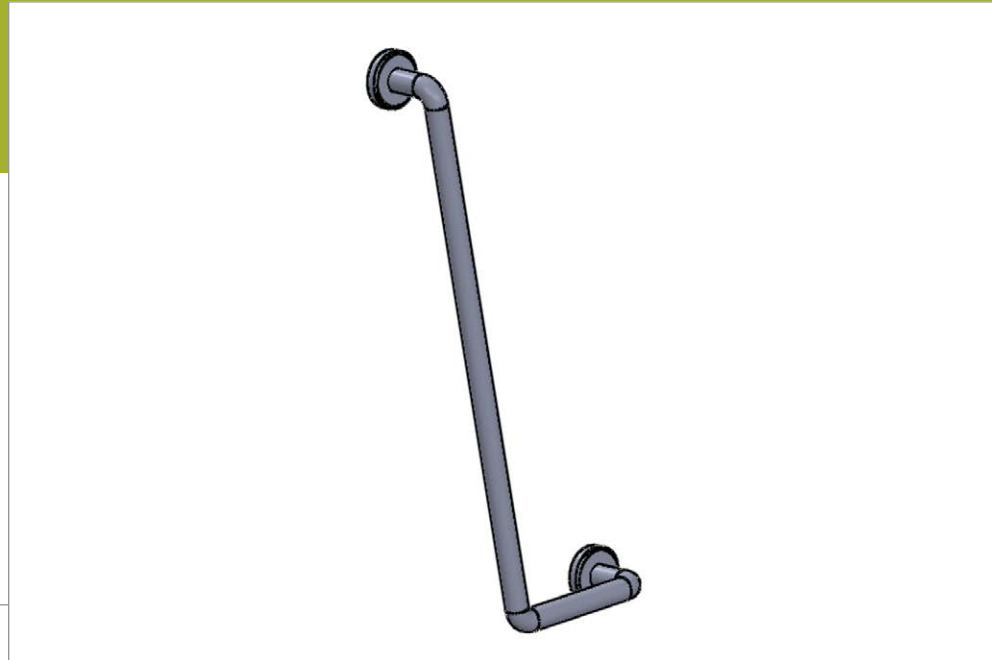

# C41 97 DEGREE WALL RAIL 9" X 32"

GallerySpecialty.com  
1.800.267.1236

676 Petrolia Road, Toronto, ON, Canada M3J 2V2  
Tel: 416.667.9593 Fax: 416.667.0806  
Email: [info@galleryspecialty.com](mailto:info@galleryspecialty.com)