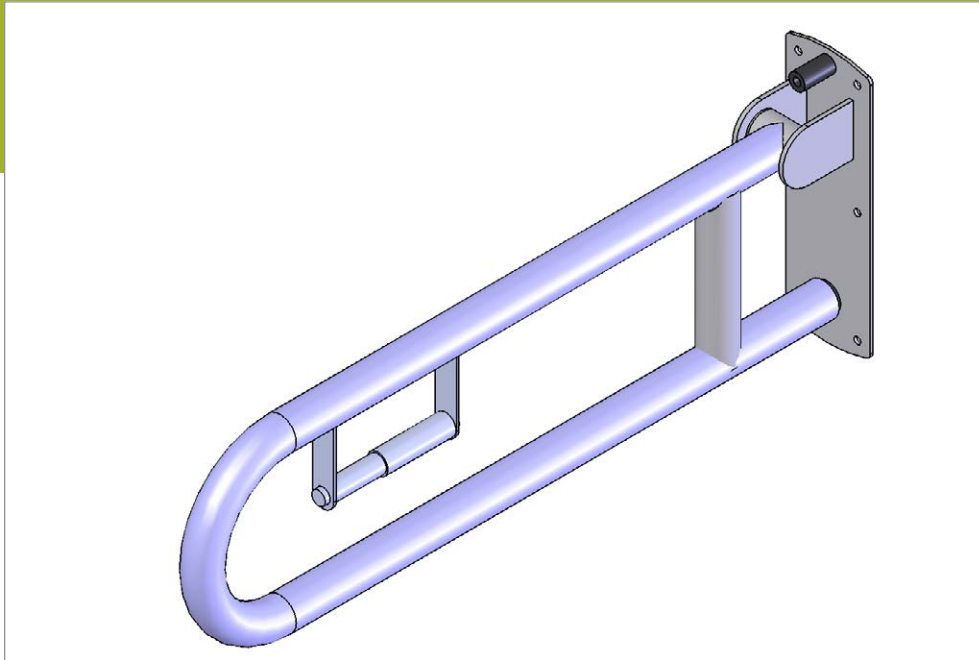

C42 LIFT UP GRAB BAR

Gallery™
specialty hardware ltd.

GallerySpecialty.com
1.800.267.1236

- Optional Toilet Tissue Holder shown
- Stainless Steel 1.25" diameter

676 Petrolia Road, Toronto, ON, Canada M3J 2V2
Tel: 416.667.9593 Fax: 416.667.0806
Email: info@galleryspecialty.com

All product specifications are subject to change. For the most updated product features, contact our customer service department Toll Free at 1.800.267.1236

©2019 Gallery Specialty Hardware Ltd.

**NOTE: LABORATORY TESTED TO 500LBS WALL
FASTENERS NOT INCLUDED**