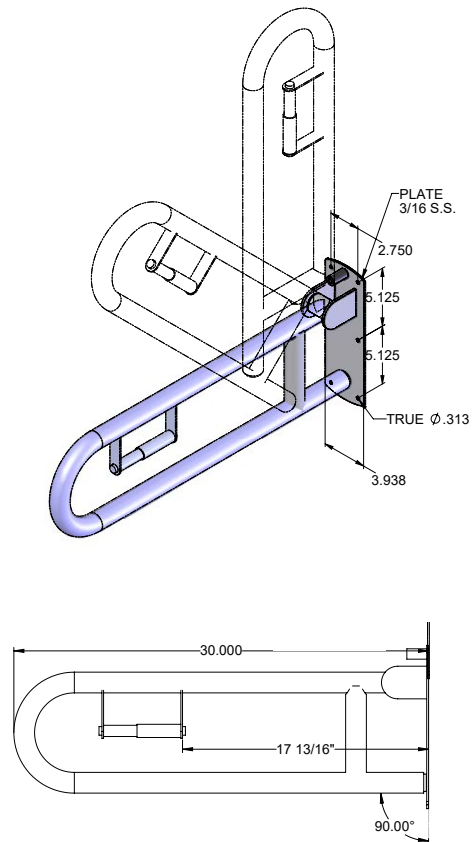

C42 LIFT UP GRAB BAR

Gallery™
specialty hardware ltd.

GallerySpecialty.com
1.800.267.1236

- Optional Toilet Tissue Holder shown
- Stainless Steel 1.25" diameter

676 Petrolia Road, Toronto, ON, Canada M3J 2V2
Tel: 416.667.9593 Fax: 416.667.0806
Email: info@galleryspecialty.com

All product specifications are subject to change. For the most updated product features, contact our customer service department Toll Free at 1.800.267.1236

©2019 Gallery Specialty Hardware Ltd.

**NOTE: LABORATORY TESTED TO 500LBS WALL
FASTENERS NOT INCLUDED**