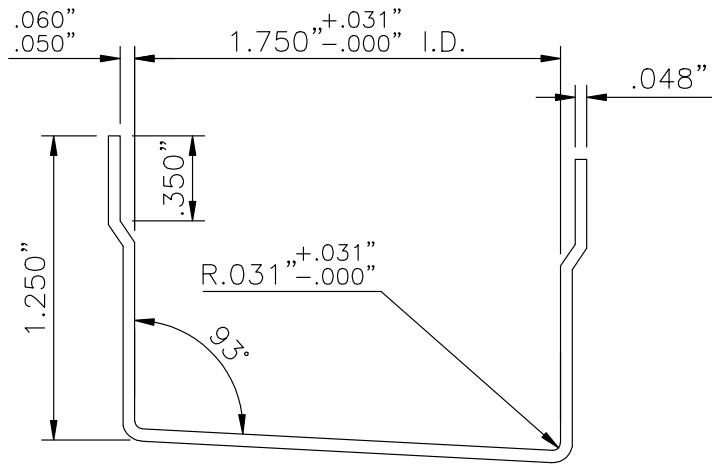

GSH 31N OVERLAPPING TYPE 93° DOOR EDGE

GallerySpecialty.com
1.800.267.1236

676 Petrolia Road, Toronto, ON, Canada M3J 2V2
Tel: 416.667.9593 Fax: 416.667.0806
Email: info@galleryspecialty.com

All product specifications are subject to change. For the most updated product features, contact our customer service department Toll Free at 1.800.267.1236