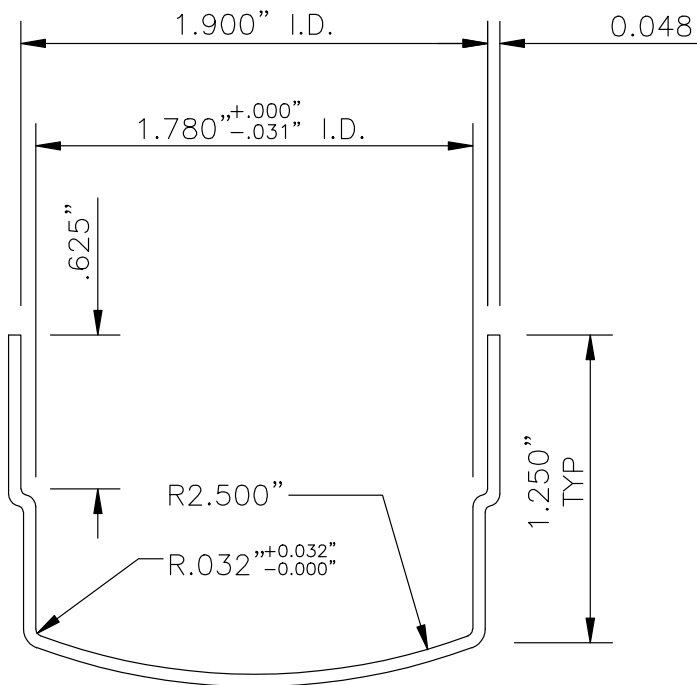

GSH 32N OVERLAPPING TYPE RADIUS DOOR EDGE

GallerySpecialty.com
1.800.267.1236

676 Petrolia Road, Toronto, ON, Canada M3J 2V2
Tel: 416.667.9593 Fax: 416.667.0806
Email: info@galleryspecialty.com

All product specifications are subject to change. For the most updated product features, contact our customer service department Toll Free at 1.800.267.1236