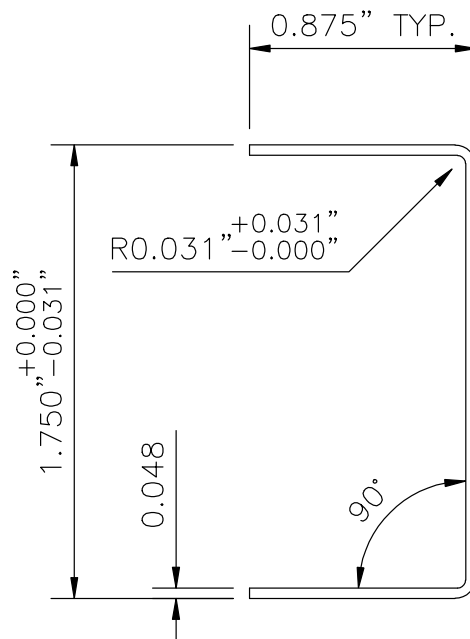

# GSH 35N MORTISE TYPE 90° DOOR EDGE

GallerySpecialty.com  
1.800.267.1236

676 Petrolia Road, Toronto, ON, Canada M3J 2V2  
Tel: 416.667.9593 Fax: 416.667.0806  
Email: info@galleryspecialty.com

All product specifications are subject to change. For the most updated product features, contact our customer service department Toll Free at 1.800.267.1236