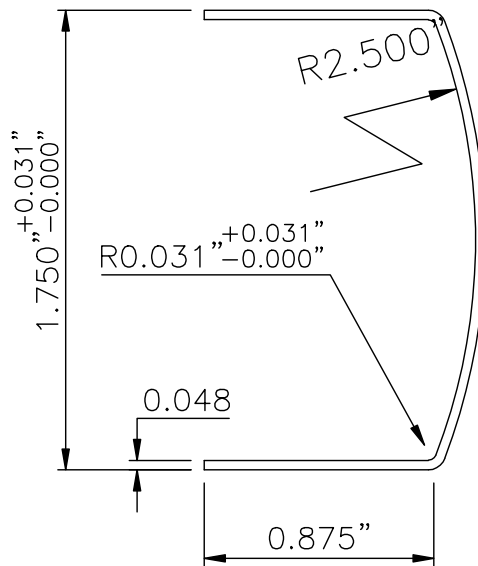

# GSH 37N MORTISE TYPE RADIUS DOOR EDGE

GallerySpecialty.com  
1.800.267.1236

676 Petrolia Road, Toronto, ON, Canada M3J 2V2  
Tel: 416.667.9593 Fax: 416.667.0806  
Email: info@galleryspecialty.com

All product specifications are subject to change. For the most updated product features, contact our customer service department Toll Free at 1.800.267.1236