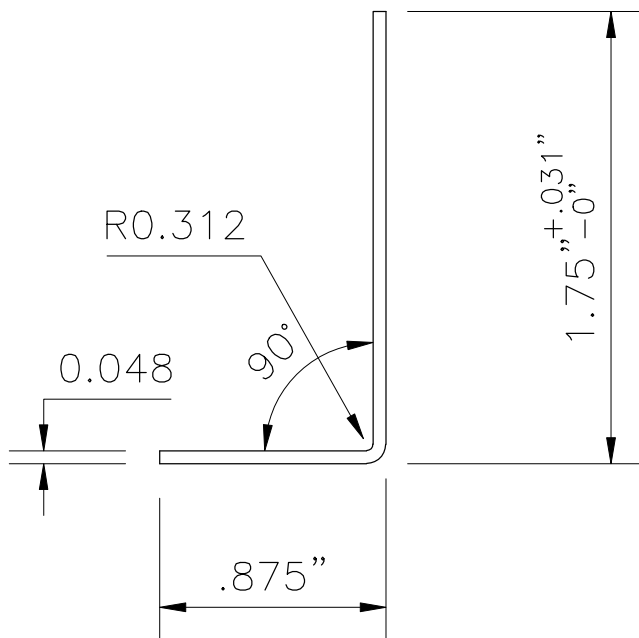

GSH 38N MORTISE TYPE 90° DOOR EDGE

GallerySpecialty.com
1.800.267.1236

NOTE: MADE TO ORDER P.O.A.

676 Petrolia Road, Toronto, ON, Canada M3J 2V2
Tel: 416.667.9593 Fax: 416.667.0806
Email: info@galleryspecialty.com