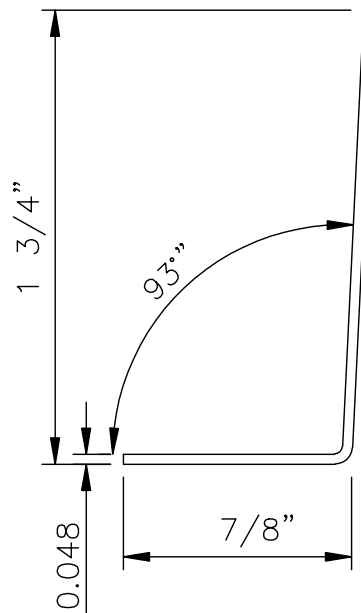

# GSH 39N MORTISE TYPE 93° DOOR EDGE

**Gallery™**  
specialty hardware ltd.

GallerySpecialty.com  
1.800.267.1236

676 Petrolia Road, Toronto, ON, Canada M3J 2V2  
Tel: 416.667.9593 Fax: 416.667.0806  
Email: info@galleryspecialty.com