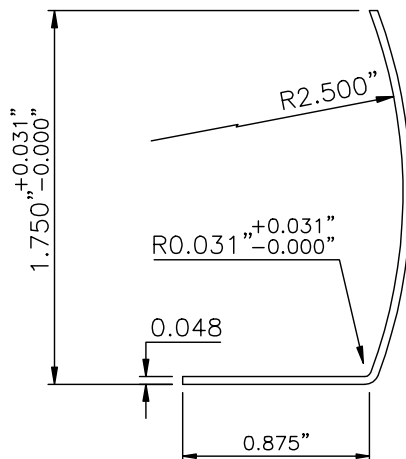

# GSH 40N MORTISE TYPE RADIUS DOOR EDGE

GallerySpecialty.com  
1.800.267.1236

**NOTE: MADE TO ORDER P.O.A.**

676 Petrolia Road, Toronto, ON, Canada M3J 2V2  
Tel: 416.667.9593 Fax: 416.667.0806  
Email: [info@galleryspecialty.com](mailto:info@galleryspecialty.com)