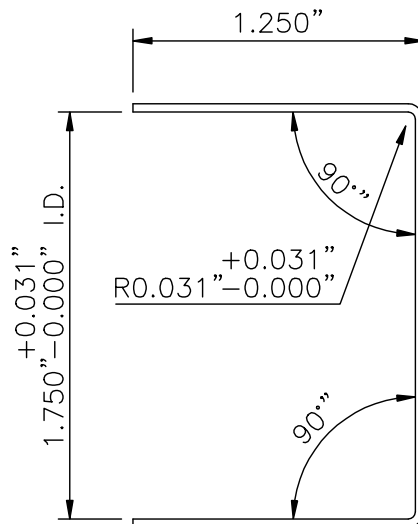

GSH 41N BUTTED TYPE 90° DOOR EDGE

GallerySpecialty.com
1.800.267.1236

676 Petrolia Road, Toronto, ON, Canada M3J 2V2
Tel: 416.667.9593 Fax: 416.667.0806
Email: info@galleryspecialty.com

All product specifications are subject to change. For the most updated product features, contact our customer service department Toll Free at 1.800.267.1236