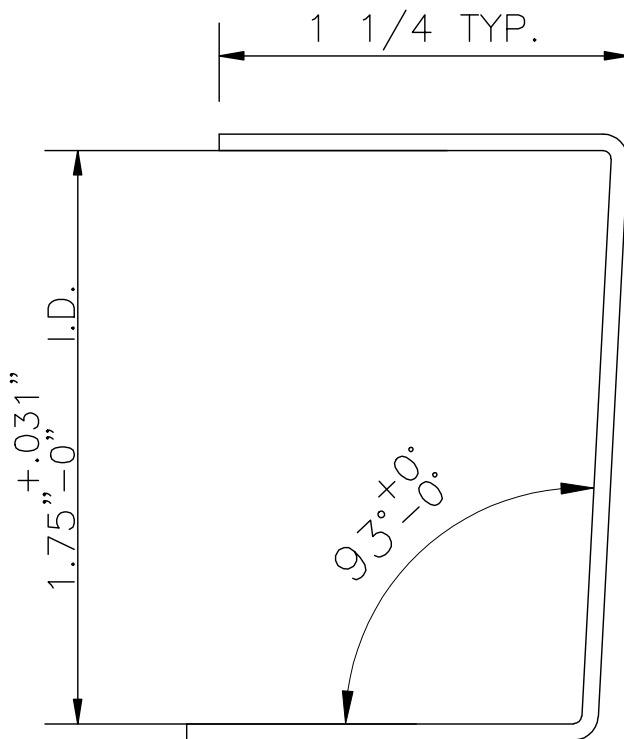

# GSH 42N BUTTED TYPE 93° DOOR EDGE

GallerySpecialty.com  
1.800.267.1236

**NOTE: MADE TO ORDER P.O.A.**

676 Petrolia Road, Toronto, ON, Canada M3J 2V2  
Tel: 416.667.9593 Fax: 416.667.0806  
Email: [info@galleryspecialty.com](mailto:info@galleryspecialty.com)