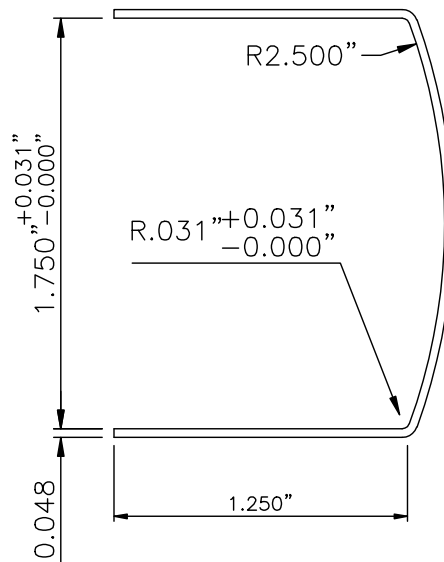

GSH 43N BUTTED TYPE RADIUS DOOR EDGE

GallerySpecialty.com
1.800.267.1236

676 Petrolia Road, Toronto, ON, Canada M3J 2V2
Tel: 416.667.9593 Fax: 416.667.0806
Email: info@galleryspecialty.com

All product specifications are subject to change. For the most updated product features, contact our customer service department Toll Free at 1.800.267.1236