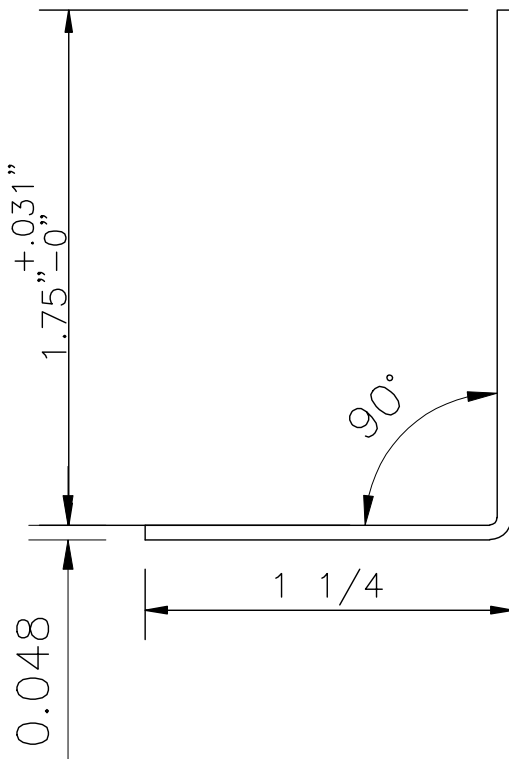

# GSH 44N BUTTED TYPE 90° DOOR EDGE

GallerySpecialty.com  
1.800.267.1236

**NOTE: MADE TO ORDER P.O.A.**

676 Petrolia Road, Toronto, ON, Canada M3J 2V2  
Tel: 416.667.9593 Fax: 416.667.0806  
Email: [info@galleryspecialty.com](mailto:info@galleryspecialty.com)