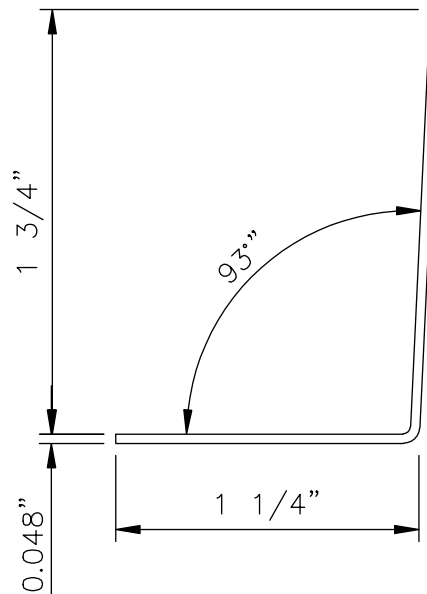

# GSH 45N BUTTED TYPE 93° DOOR EDGE

**Gallery™**  
specialty hardware ltd.

GallerySpecialty.com  
1.800.267.1236

676 Petrolia Road, Toronto, ON, Canada M3J 2V2  
Tel: 416.667.9593 Fax: 416.667.0806  
Email: info@galleryspecialty.com