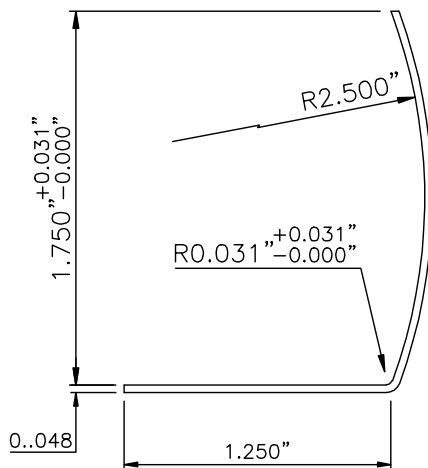

# GSH 46N BUTTED TYPE RADIUS DOOR EDGE

GallerySpecialty.com  
1.800.267.1236

**NOTE: MADE TO ORDER P.O.A.**

676 Petrolia Road, Toronto, ON, Canada M3J 2V2  
Tel: 416.667.9593 Fax: 416.667.0806  
Email: [info@galleryspecialty.com](mailto:info@galleryspecialty.com)