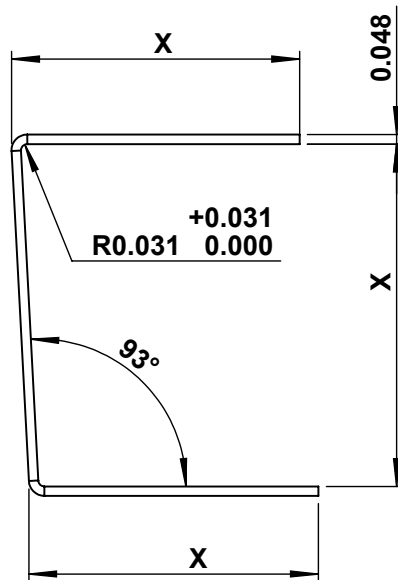

# GSH 47N EDGE GUARD 93° ULC RATED 20GA.

GallerySpecialty.com  
1.800.267.1236

- Base Metal: Stainless steel (Type 304).
- Screw mounting beveled edges Standard
- Finishes: 32D Only

**NOTE: SPECIFY ALL DIMENSIONS P.O.A.**