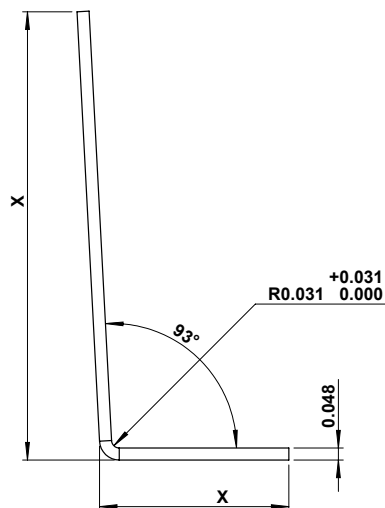

GSH 48N EDGE GUARD 93° ULC RATED 20GA.

GallerySpecialty.com
1.800.267.1236

- Base Metal: Stainless steel (Type 304).
- Screw mounting beveled edges Standard
- Finishes: 32D Only

676 Petrolia Road, Toronto, ON, Canada M3J 2V2
Tel: 416.667.9593 Fax: 416.667.0806
Email: info@galleryspecialty.com

All product specifications are subject to change. For the most updated product features, contact our customer service department Toll Free at 1.800.267.1236

©2019 Gallery Specialty Hardware Ltd.

NOTE: SPECIFY ALL DIMENSIONS P.O.A.