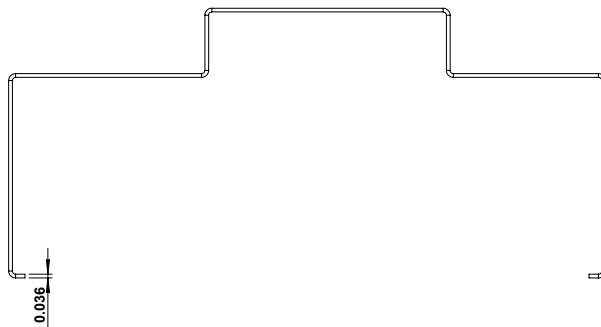

GSH 50N FRAME WRAP ULC RATED 20GA.

GallerySpecialty.com
1.800.267.1236

- Base Metal: Stainless steel (Type 304).
- Tape Mounting Beveled Edges Standard
- Also available in multiple pieces
- Finishes: 32D Only