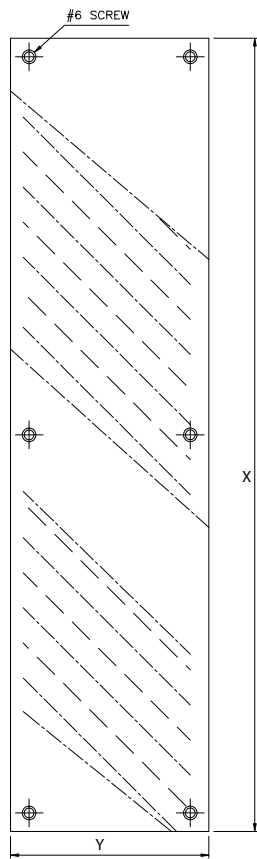

GSH 78 CLEAR PLASTIC KICK/PUSH PLATE

GallerySpecialty.com
1.800.267.1236

NOTES:
MAT:
FINISH:
QTY:

- .125 thick
- Screw Mounting with Beveled Edges Standard

NOTE: SPECIFY SIZE P.O.A.

676 Petrolia Road, Toronto, ON, Canada M3J 2V2
Tel: 416.667.9593 Fax: 416.667.0806
Email: info@galleryspecialty.com