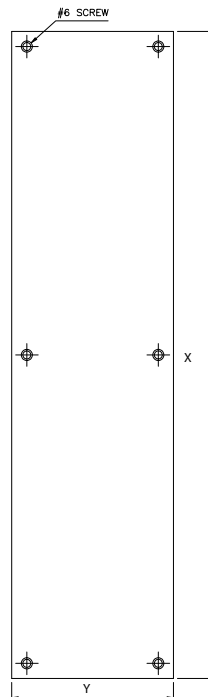

GSH 81 PUSH PLATE

GallerySpecialty.com
1.800.267.1236

- Base Metal: Brass, Bronze, Aluminum and stainless steel (Type 304).
- Screw Mounting with Beveled Edges Standard
- Finishes: All Standard
- Tape Mounting available
 - GSH80 = 20ga
 - GSH80A = 18ga
 - GSH80B = .062ga
 - GSH80C = .125ga