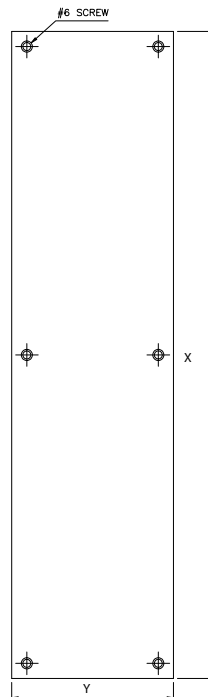

# GSH 81 PUSH PLATE

GallerySpecialty.com  
1.800.267.1236

- Base Metal: Brass, Bronze, Aluminum and stainless steel (Type 304).
- Screw Mounting with Beveled Edges Standard
- Finishes: All Standard
- Tape Mounting available  
GSH81 = 20ga  
GSH81A = 18ga  
GSH81B = .062ga  
GSH81C = .125ga