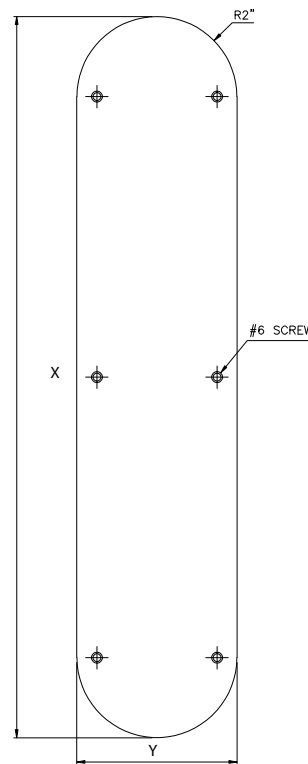

# GSH 82 PUSH PLATE

Gallery™  
specialty hardware ltd.

GallerySpecialty.com  
1.800.267.1236

- Base Metal: Brass, Bronze, Aluminum and stainless steel (Type 304).
- Screw Mounting with Beveled Edges Standard
- Finishes: All Standard
- Tape Mounting available
  - GSH80 = 20ga
  - GSH80A = 18ga
  - GSH80B = .062ga
  - GSH80C = .125ga