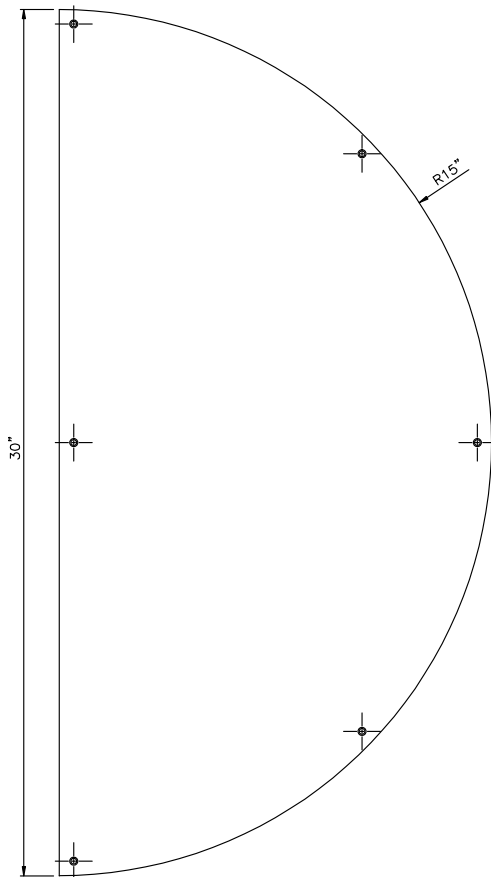

GSH 83 1/2 ROUND PUSH PLATE

GallerySpecialty.com
1.800.267.1236

- Base Metal: Brass, Bronze, Aluminum and stainless steel (Type 304).
- Screw Mounting with Beveled Edges Standard
- Finishes: All Standard
- Tape Mounting available
 - GSH80 = 20ga
 - GSH80A = 18ga
 - GSH80B = .062ga
 - GSH80C = .125ga