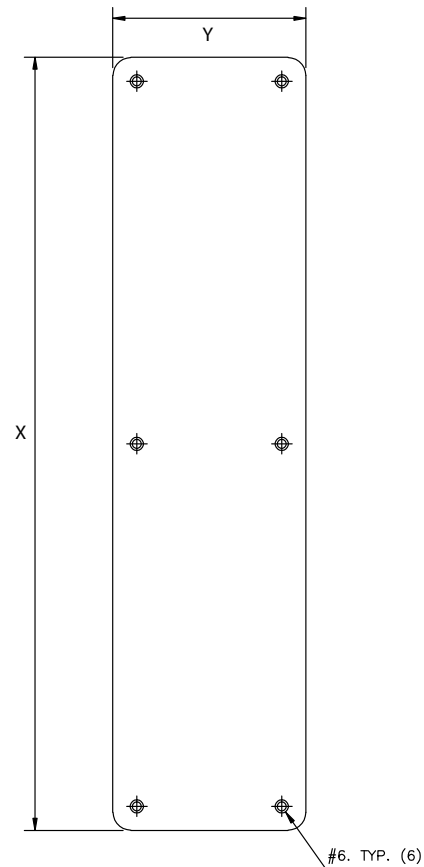

GSH 84 RADIUS CORNER PUSH PLATE

Gallery™
specialty hardware ltd.

GallerySpecialty.com
1.800.267.1236

- Base Metal: Brass, Bronze, Aluminum and stainless steel (Type 304)
- Screw Mounting with Beveled Edges Standard
- Finishes: All Standard
- Tape Mounting available
 - GSH80 = 20ga
 - GSH80A = 18ga
 - GSH80B = .062ga
 - GSH80C = .125ga